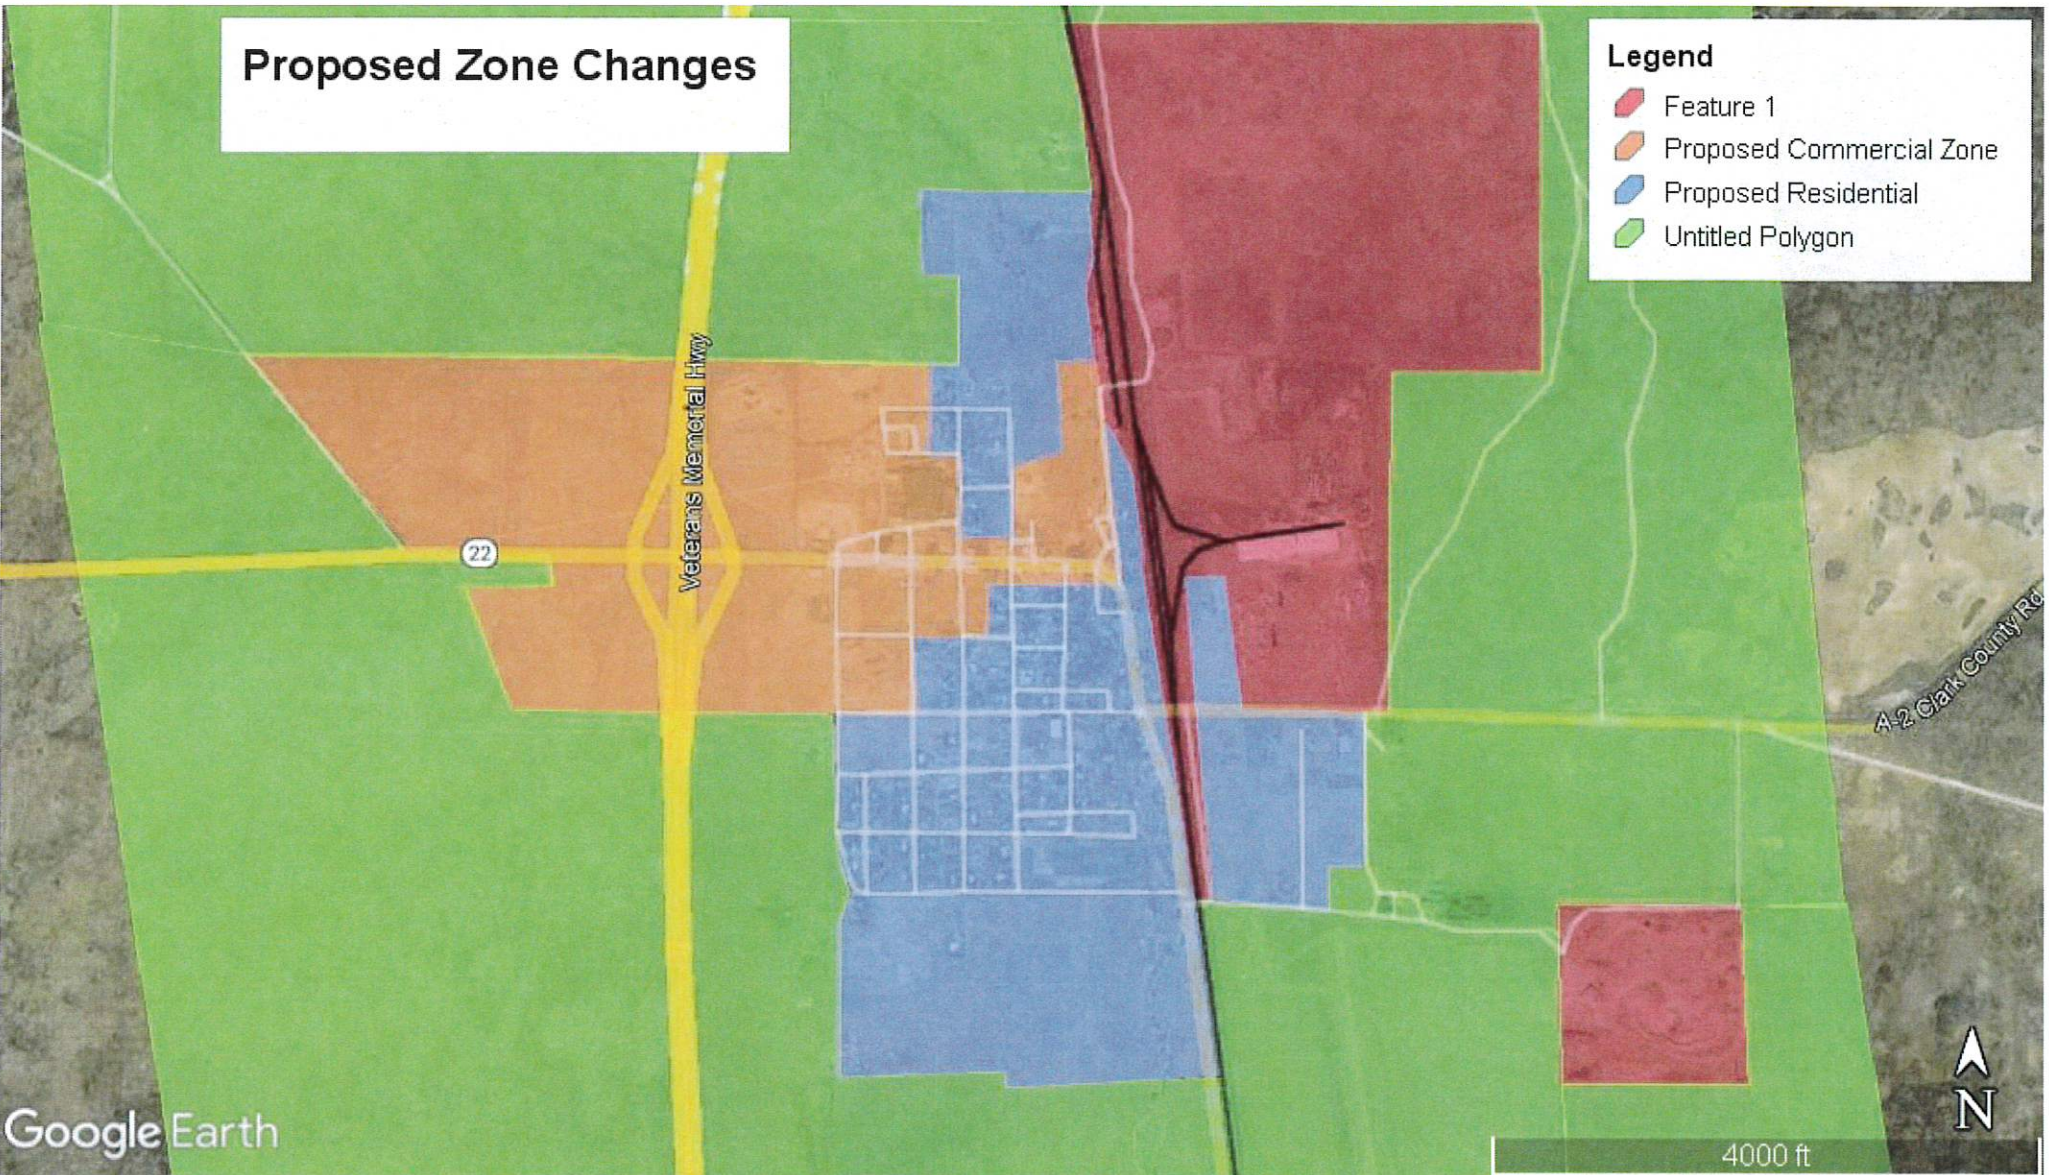

Proposed Zone Changes

Legend

- Feature 1
- Proposed Commercial Zone
- Proposed Residential
- Untitled Polygon

Google Earth

4000 ft